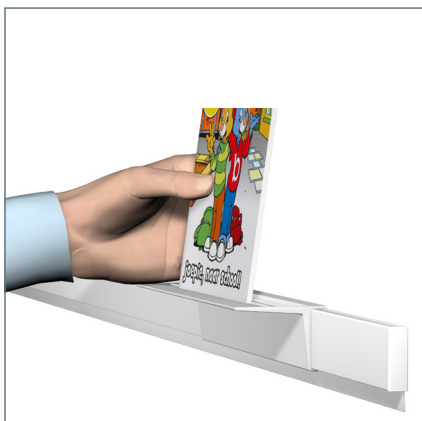

INFO RAIL

SUPPORT CLIP - 1kg max

installation video:

FLEXIBLE
SAFE
STRONG