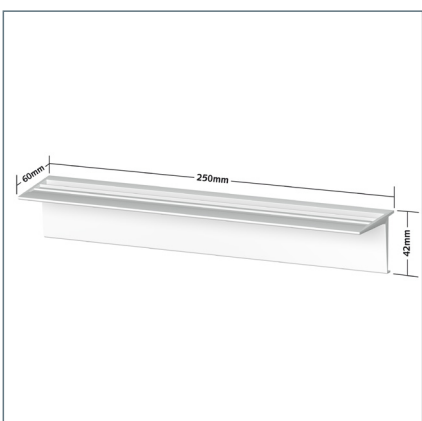

INFO RAIL

SUPPORT CLIP - 1kg max

installation video:

FLEXIBLE
SAFE
STRONG